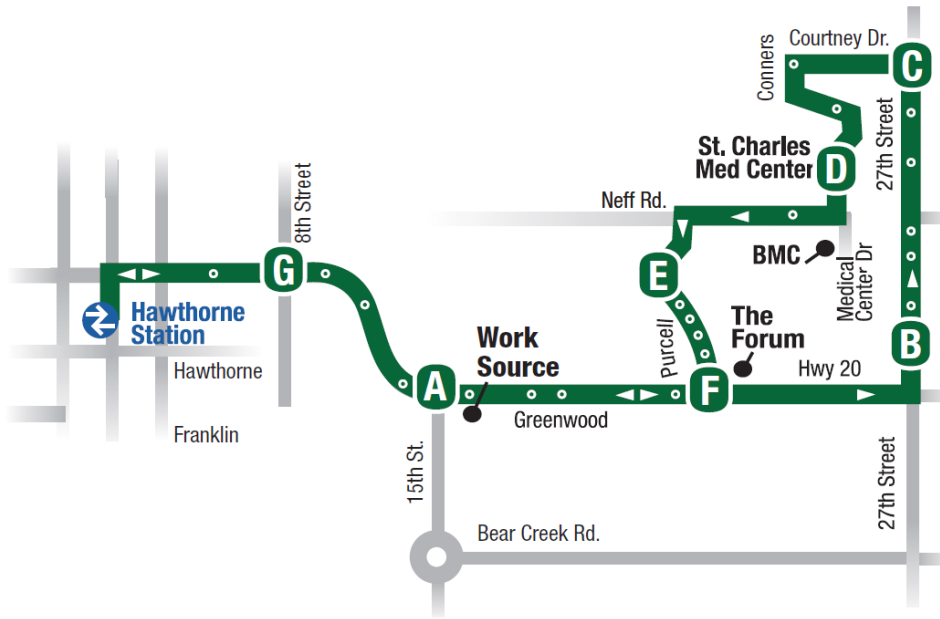

7

Greenwood

Greenwood 7

SNOW SCHEDULE

Leaves Hawthorne Station on the hour during weekdays

MONDAY - FRIDAY

	HAWTHORNE STATION	GREENWOOD AT 15TH (A)	27TH AT GRAND WAY (B)	COURTNEY AT 27TH (C)	NEFF AT ST. CHARLES (D)	PURCELL AT LOTUS (E)	GREENWOOD AT PURCELL (F)	GREENWOOD AT 8TH (G)	HAWTHORNE STATION
	7:30	7:32	7:35	7:38	7:44	7:46	7:49	7:52	7:53
	8:00	8:02	8:05	8:08	8:14	8:16	8:19	8:22	8:23
	8:30	8:32	8:35	8:38	8:44	8:46	8:49	8:52	8:53
	9:00	9:02	9:05	9:08	9:14	9:16	9:19	9:22	9:23
	9:30	9:32	9:35	9:38	9:44	9:46	9:49	9:52	9:53
	10:00	10:02	10:05	10:08	10:14	10:16	10:19	10:22	10:23
	10:30	10:32	10:35	10:38	10:44	10:46	10:49	10:52	10:53
	11:00	11:02	11:05	11:08	11:14	11:16	11:19	11:22	11:23
AM	11:30	11:32	11:35	11:38	11:44	11:46	11:49	11:52	11:53
PM	12:00	12:02	12:05	12:08	12:14	12:16	12:19	12:22	12:23
	12:30	12:32	12:35	12:38	12:44	12:46	12:49	12:52	12:53
	1:00	1:02	1:05	1:08	1:14	1:16	1:19	1:22	1:23
	1:30	1:32	1:35	1:38	1:44	1:46	1:49	1:52	1:53
	2:00	2:02	2:05	2:08	2:14	2:16	2:19	2:22	2:23
	2:30	2:32	2:35	2:38	2:44	2:46	2:49	2:52	2:53
	3:00	3:02	3:05	3:08	3:14	3:16	3:19	3:22	3:23
	3:30	3:32	3:35	3:38	3:44	3:46	3:49	3:52	3:53
	4:00	4:02	4:05	4:08	4:14	4:16	4:19	4:22	4:23
	4:30	4:32	4:35	4:38	4:44	4:46	4:49	4:52	4:53
	5:15	5:17	5:19	5:22	5:28	5:30	5:33	5:36	5:37

SATURDAY	A	B	C	D	E	F	G	Hawthorne Station	
	Greenwd at 15th	27th at Grand Wy	Courtney at 27th	St. Charles Medical Center	Purcell at Lotus	Greenwd at Purcell	Greenwd at 8th		
	8:04	8:06	8:09	8:12	8:16	8:18	8:21	8:26	AM
	9:04	9:06	9:09	9:12	9:16	9:18	9:21	9:26	
	10:04	10:06	10:09	10:12	10:16	10:18	10:21	10:26	
	11:04	11:06	11:09	11:12	11:16	11:18	11:21	11:26	
	12:04	12:06	12:09	12:12	12:16	12:18	12:21	12:26	PM
	1:04	1:06	1:09	1:12	1:16	1:18	1:21	1:26	
	2:04	2:06	2:09	2:12	2:16	2:18	2:21	2:26	
	3:04	3:06	3:09	3:12	3:16	3:18	3:21	3:26	
	4:04	4:06	4:09	4:12	4:16	4:18	4:21	4:26	
	5:04	5:06	5:09	5:12	5:16	5:18	5:21	5:26	