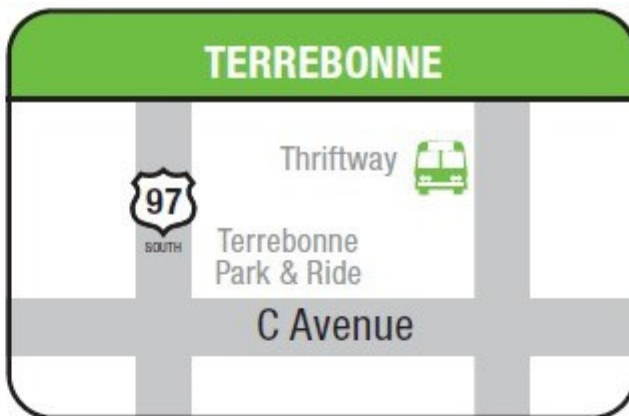

All services except for recreation shuttles are currently free

Madras-Redmond

22

Northbound					Southbound				
Redmond Hub	Terrebonne	Culver E.1st S	Metolius	Madras DMV	Madras DMV	Metolius	Culver E.1st S	Terrebonne	Redmond Hub
5:38	—	6:03	6:11	6:18	6:28	6:35	6:43	7:00	7:10
—	—	—	—	—	—	—	—	—	—
7:18	—	7:43	7:51	7:58	8:08	8:15	8:23	8:40	8:50
9:00	—	9:25	9:33	9:40	9:50	9:57	10:05	10:22	10:32
2:30	2:39	2:56	3:04	3:11	3:21	3:28	3:36	—	4:02
4:12	4:21	4:38	4:46	4:53	5:03	5:10	5:18	—	5:44
5:54	6:03	6:20	6:28	6:35	6:45	6:52	7:00	—	7:26

* Saturday service is suspended until further notice*

SATURDAY SOUTHBOUND					SATURDAY NORTHBOUND				
Madras DMV	Metolius	Culver E. 1st St.	Walmart	Redmond Hub	Redmond Hub	Walmart	Culver E. 1st St.	Metolius	Madras DMV
9:08	9:18	9:26	9:53	10:02	10:12	—	10:37	10:45	10:56
12:42	12:52	1:00	1:27	1:36	1:46	1:51	2:13	2:21	2:32
3:59	4:09	4:17	4:44	4:53	5:03	5:08	5:30	5:38	5:49

Visit CascadesEastTransit.com or call **541-385-8680** for more information.