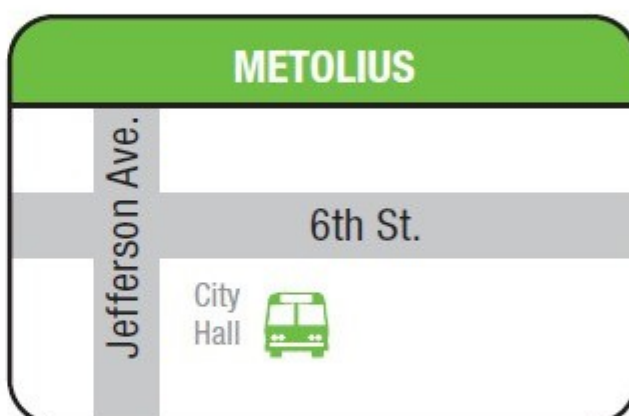

All services except for recreation shuttles are currently free

Madras-Redmond

22

Northbound					Southbound				
Redmond Hub	Terrebonne	Culver E.1st S	Metolius	Madras DMV	Madras DMV	Metolius	Culver E.1st S	Terrebonne	Redmond Hub
5:38	—	6:03	6:11	6:18	6:28	6:35	6:43	7:00	7:10
—	—	—	—	—	—	—	—	—	—
7:18	—	7:43	7:51	7:58	8:08	8:15	8:23	8:40	8:50
9:00	—	9:25	9:33	9:40	9:50	9:57	10:05	10:22	10:32
2:30	2:39	2:56	3:04	3:11	3:21	3:28	3:36	—	4:02
4:12	4:21	4:38	4:46	4:53	5:03	5:10	5:18	—	5:44
5:54	6:03	6:20	6:28	6:35	6:45	6:52	7:00	—	7:26

* Saturday service is suspended until further notice*

SATURDAY SOUTHBOUND					SATURDAY NORTHBOUND				
Madras DMV	Metolius	Culver E. 1st St.	Walmart	Redmond Hub	Redmond Hub	Walmart	Culver E. 1st St.	Metolius	Madras DMV
9:08	9:18	9:26	9:53	10:02	10:12	—	10:37	10:45	10:56
12:42	12:52	1:00	1:27	1:36	1:46	1:51	2:13	2:21	2:32
3:59	4:09	4:17	4:44	4:53	5:03	5:08	5:30	5:38	5:49

Visit CascadesEastTransit.com or call **541-385-8680** for more information.