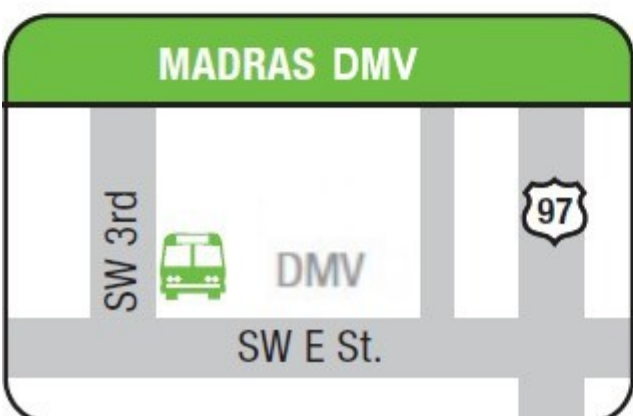

All services except for recreation shuttles are currently free

Madras-Redmond

22

Northbound					Southbound				
Redmond Hub	Terrebonne	Culver E.1st S	Metolius	Madras DMV	Madras DMV	Metolius	Culver E.1st S	Terrebonne	Redmond Hub
5:38	—	6:03	6:11	6:18	6:28	6:35	6:43	7:00	7:10
—	—	—	—	—	—	—	—	—	—
7:18	—	7:43	7:51	7:58	8:08	8:15	8:23	8:40	8:50
9:00	—	9:25	9:33	9:40	9:50	9:57	10:05	10:22	10:32
2:30	2:39	2:56	3:04	3:11	3:21	3:28	3:36	—	4:02
4:12	4:21	4:38	4:46	4:53	5:03	5:10	5:18	—	5:44
5:54	6:03	6:20	6:28	6:35	6:45	6:52	7:00	—	7:26

* Saturday service is suspended until further notice*

SATURDAY SOUTHBOUND					SATURDAY NORTHBOUND				
Madras DMV	Metolius	Culver E. 1st St.	Walmart	Redmond Hub	Redmond Hub	Walmart	Culver E. 1st St.	Metolius	Madras DMV
9:08	9:18	9:26	9:53	10:02	10:12	—	10:37	10:45	10:56
12:42	12:52	1:00	1:27	1:36	1:46	1:51	2:13	2:21	2:32
3:59	4:09	4:17	4:44	4:53	5:03	5:08	5:30	5:38	5:49

Visit CascadesEastTransit.com or call **541-385-8680** for more information.