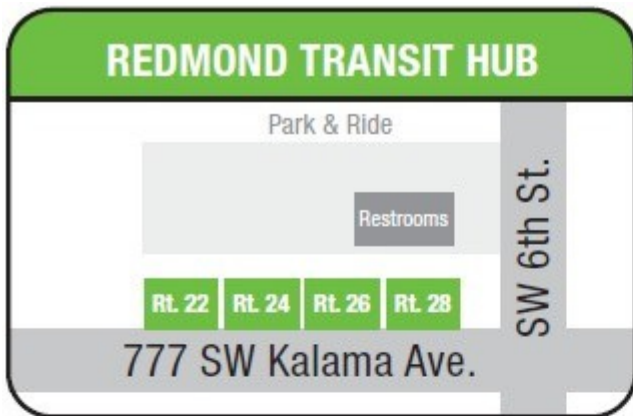

All services except for recreation shuttles are currently free

Madras-Redmond

22

Northbound					Southbound				
Redmond Hub	Terrebonne	Culver E.1st S	Metolius	Madras DMV	Madras DMV	Metolius	Culver E.1st S	Terrebonne	Redmond Hub
5:38	—	6:03	6:11	6:18	6:28	6:35	6:43	7:00	7:10
—	—	—	—	—	—	—	—	—	—
7:18	—	7:43	7:51	7:58	8:08	8:15	8:23	8:40	8:50
9:00	—	9:25	9:33	9:40	9:50	9:57	10:05	10:22	10:32
2:30	2:39	2:56	3:04	3:11	3:21	3:28	3:36	—	4:02
4:12	4:21	4:38	4:46	4:53	5:03	5:10	5:18	—	5:44
5:54	6:03	6:20	6:28	6:35	6:45	6:52	7:00	—	7:26

* Saturday service is suspended until further notice*

SATURDAY SOUTHBOUND					SATURDAY NORTHBOUND				
Madras DMV	Metolius	Culver E. 1st St.	Walmart	Redmond Hub	Redmond Hub	Walmart	Culver E. 1st St.	Metolius	Madras DMV
9:08	9:18	9:26	9:53	10:02	10:12	—	10:37	10:45	10:56
12:42	12:52	1:00	1:27	1:36	1:46	1:51	2:13	2:21	2:32
3:59	4:09	4:17	4:44	4:53	5:03	5:08	5:30	5:38	5:49

Visit CascadesEastTransit.com or call **541-385-8680** for more information.