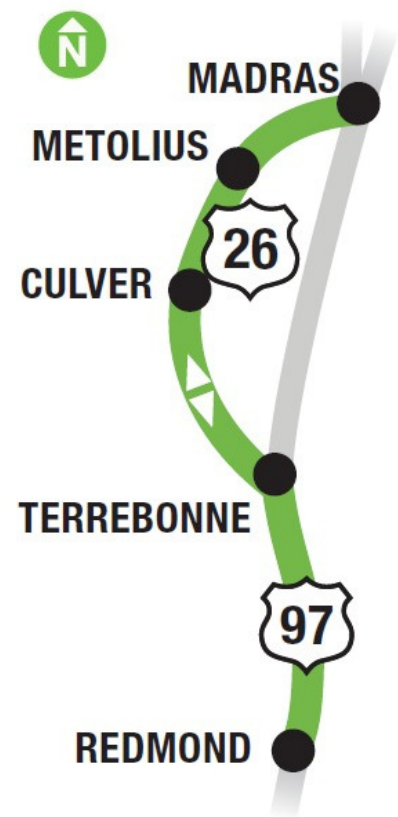

All services except for recreation shuttles are currently free

Madras-Redmond

22

Northbound					Southbound				
Redmond Hub	Terrebonne	Culver E.1st S	Metolius	Madras DMV	Madras DMV	Metolius	Culver E.1st S	Terrebonne	Redmond Hub
5:38	—	6:03	6:11	6:18	6:28	6:35	6:43	7:00	7:10
—	—	—	—	—	—	—	—	—	—
7:18	—	7:43	7:51	7:58	8:08	8:15	8:23	8:40	8:50
9:00	—	9:25	9:33	9:40	9:50	9:57	10:05	10:22	10:32
2:30	2:39	2:56	3:04	3:11	3:21	3:28	3:36	—	4:02
4:12	4:21	4:38	4:46	4:53	5:03	5:10	5:18	—	5:44
5:54	6:03	6:20	6:28	6:35	6:45	6:52	7:00	—	7:26

* Saturday service is suspended until further notice*

SATURDAY SOUTHBOUND					SATURDAY NORTHBOUND				
Madras DMV	Metolius	Culver E. 1st St.	Walmart	Redmond Hub	Redmond Hub	Walmart	Culver E. 1st St.	Metolius	Madras DMV
9:08	9:18	9:26	9:53	10:02	10:12	—	10:37	10:45	10:56
12:42	12:52	1:00	1:27	1:36	1:46	1:51	2:13	2:21	2:32
3:59	4:09	4:17	4:44	4:53	5:03	5:08	5:30	5:38	5:49

Visit CascadesEastTransit.com or call **541-385-8680** for more information.